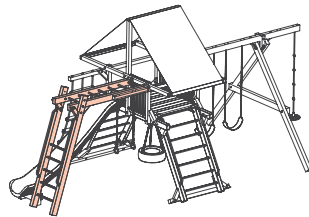

**We now
offer
our
entire
playset
line in
Cedar!**

EASY AS 1

1 CHOOSE A BASE STYLE & ROOF

PLAYHOUSE SERIES

The Playhouse Series' traditional post-and-beam construction accommodates popular accessories beneath the base, including a built-in sandbox or a full-size convertible picnic table which doubles as a sandbox cover.

OUTBACK SERIES

The Outback Series' wide-angle ladders create roomier play spaces beneath the playset for more active play - add a tire swing, for instance! Our Outback ladders have four different climbing challenges.

2, 3!

2 CHOOSE A SIZE, HEIGHT & COMBO

- » Choose from 3 different deck heights: 5', 6', 7'
- » Choose from 2 different deck sizes: **Regular (5' x 5')** or **XL (5' x 7')**

COMBO 1
base playset with slide

COMBO 2
add a swingbeam

COMBO 3
add a monkey climber

COMBO 4
add a skybox

COMBO 5
add a hurricane slide

3 CHOOSE YOUR OPTIONS

- » Add the features you want to create your family's ideal playset!

SLIDES

SWINGS