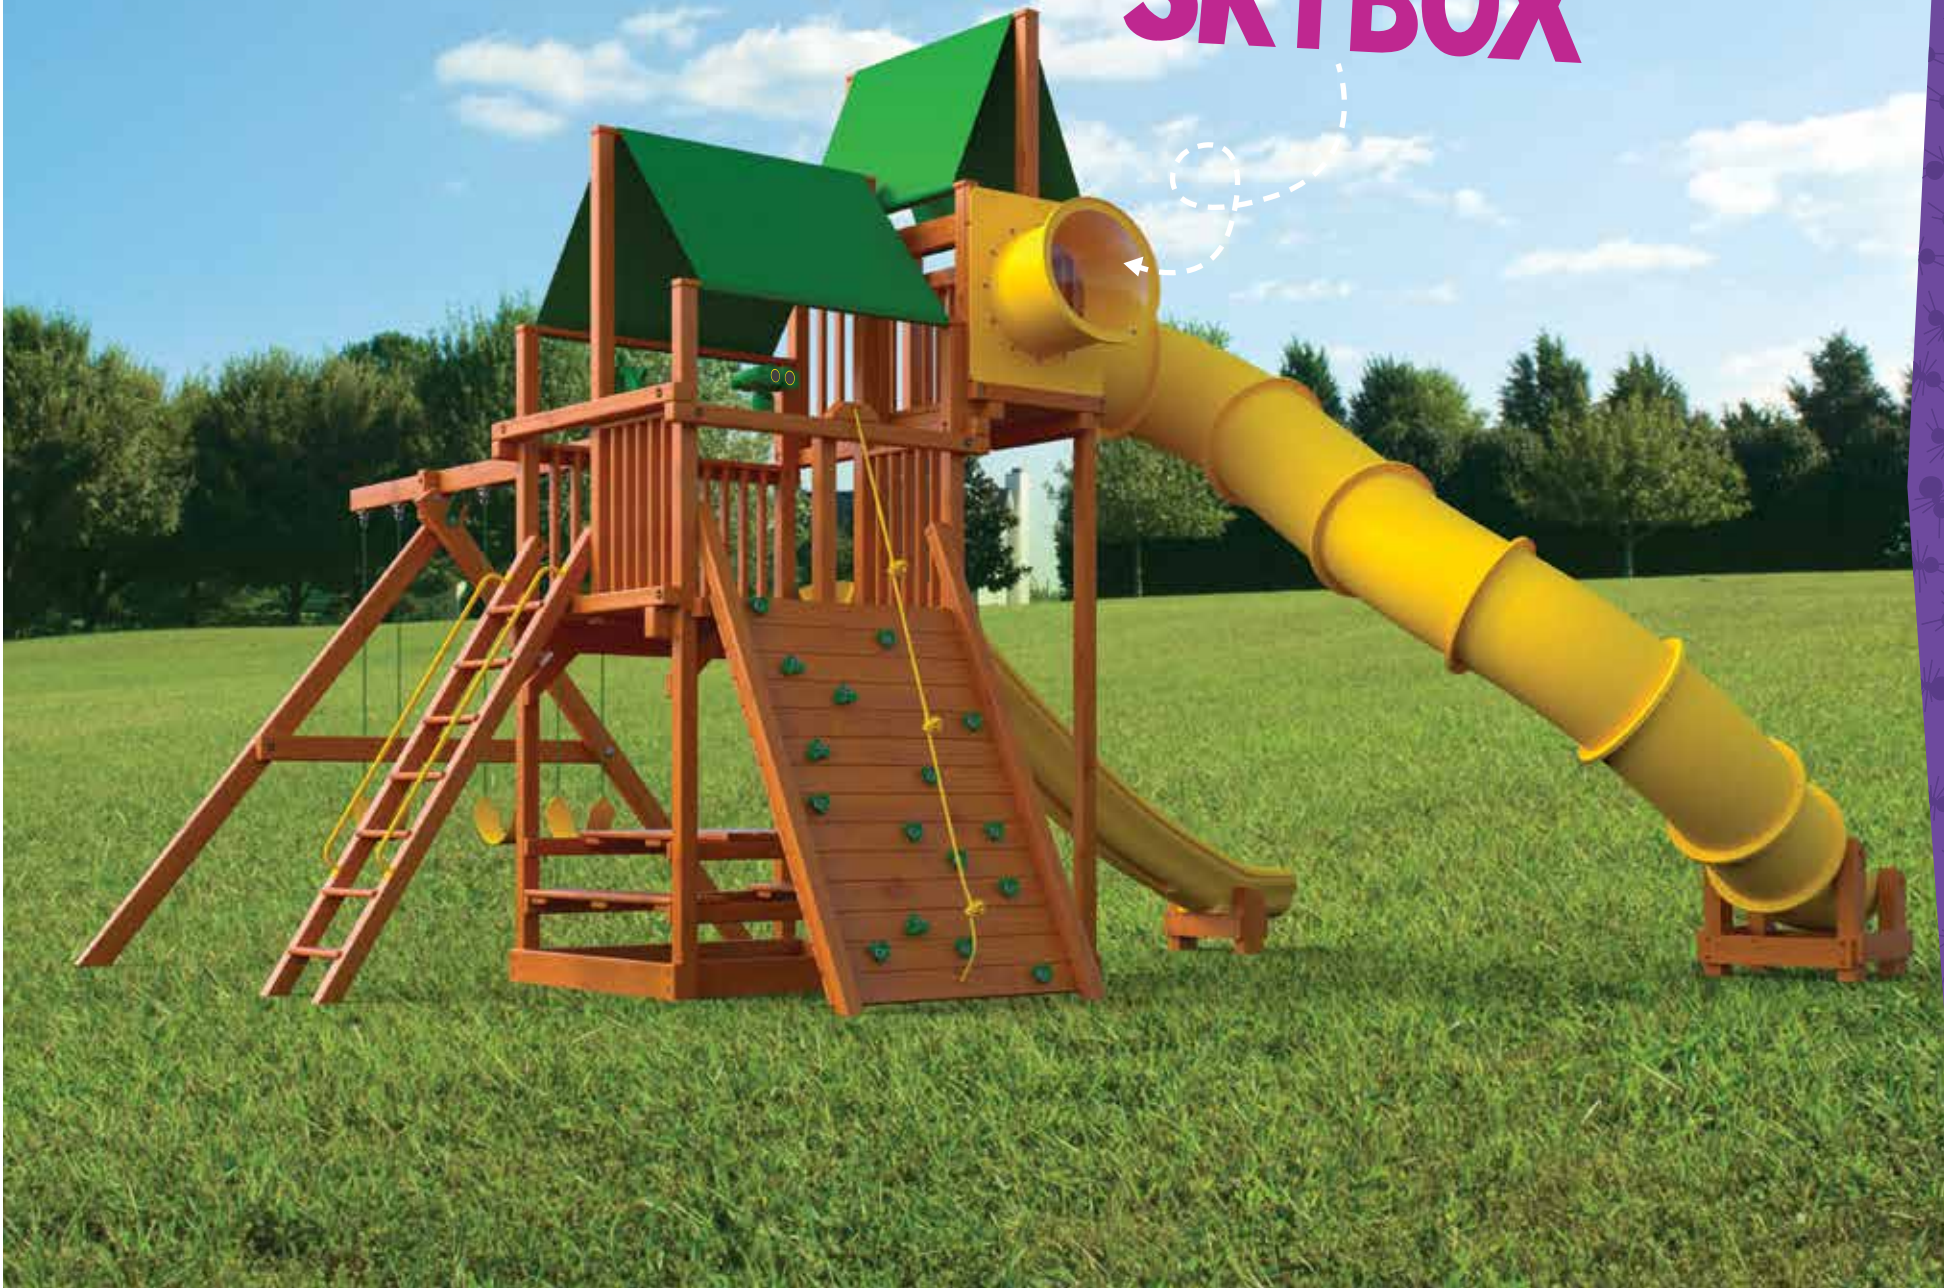

PG-PH-6-D

PLAYHOUSE 6'

DECK: 5 Ft. x 5 Ft.

DECK HEIGHT: 6 Ft.

SWING BEAM HEIGHT: 9 Ft.

SLIDE LENGTH: 12 Ft.

SKYBOX: 2 Ft. x 5 Ft.

L25'6" **W**22'4" **H**15'8"

COMBO 2

- Base Playset
- Slide
- Swingbeam

SHOWN WITH

- Freestanding Skybox
- Squiggle Slide
- Extended Bubble Panel
- Rock Wall
- Picnic Table
- Belt Swing
- Trapeze Swing
- Bucket Swing
- Safety Handles

**PLAYHOUSE 6'
REVERSE VIEW**

**FREESTANDING
SKYBOX**

**FIRE
POLE**

PLAYHOUSE 6'

DECK: 5 Ft. x 5 Ft.

DECK HEIGHT: 6 Ft.

SWING BEAM HEIGHT: 9 Ft.

SLIDE LENGTH: 12 Ft.